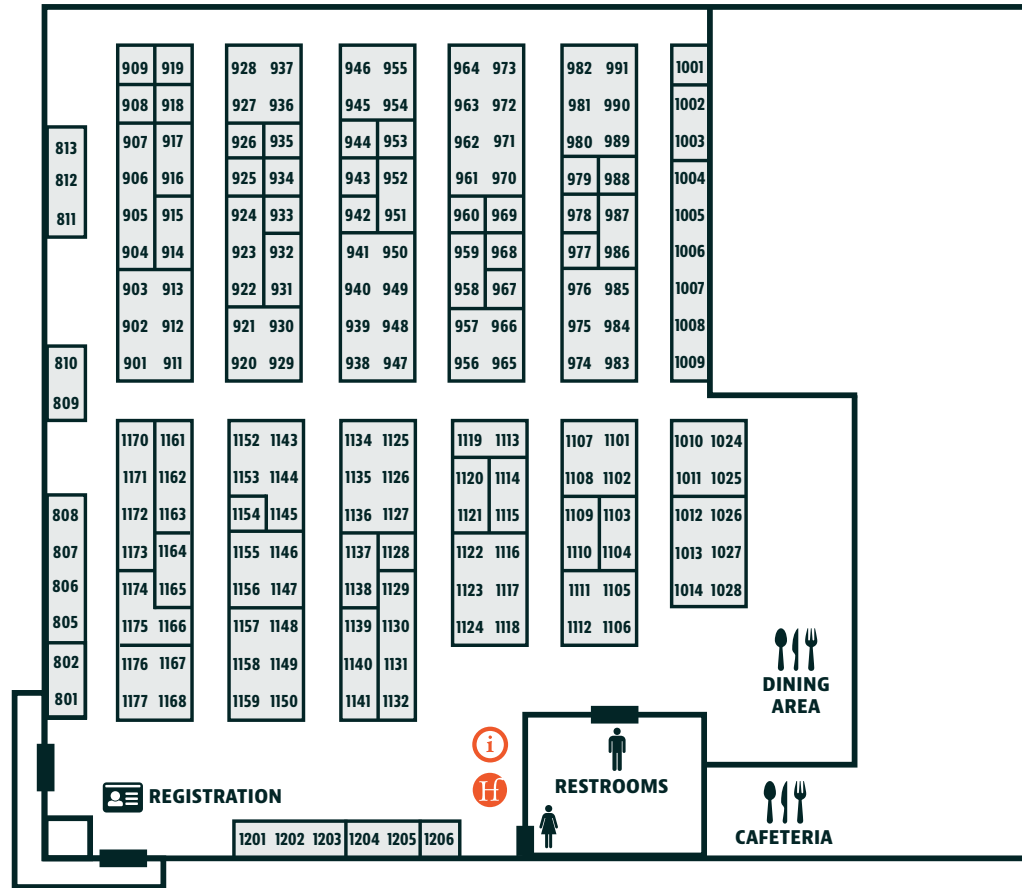

T

Troyer Ridge Furniture 273-277, 284-288

U

Urban Barnwood Furniture 201-204, 212-215

V

V&W Woodcraft 216-218
 Valley Furniture 746-749
 Veraluxe 105-107, 205-207
 VIZTECH 606

W

Walnut Creek Glass 715
 Weaver & Sons Wood Products 419-422
 Wengerd Wood Products 437-440, 445-448
 Wildwood Designs 724-725
 Windy Acres 771-772
 Woodland Woodworking 442-444
 Woodside Rustics 615-616
 Woodwright Heirloom Essentials 208-209

Y

Y&T Woodcraft 245-248, 256-259
 Yoder's Woodshop 601, Outdoors Between
 Buildings 1 & 3

MT. HOPE SHOW MAP & EXHIBITOR LIST

MAP KEY

HFG Comfort Zone

Information

#

77 Woodcraft 1201-1203