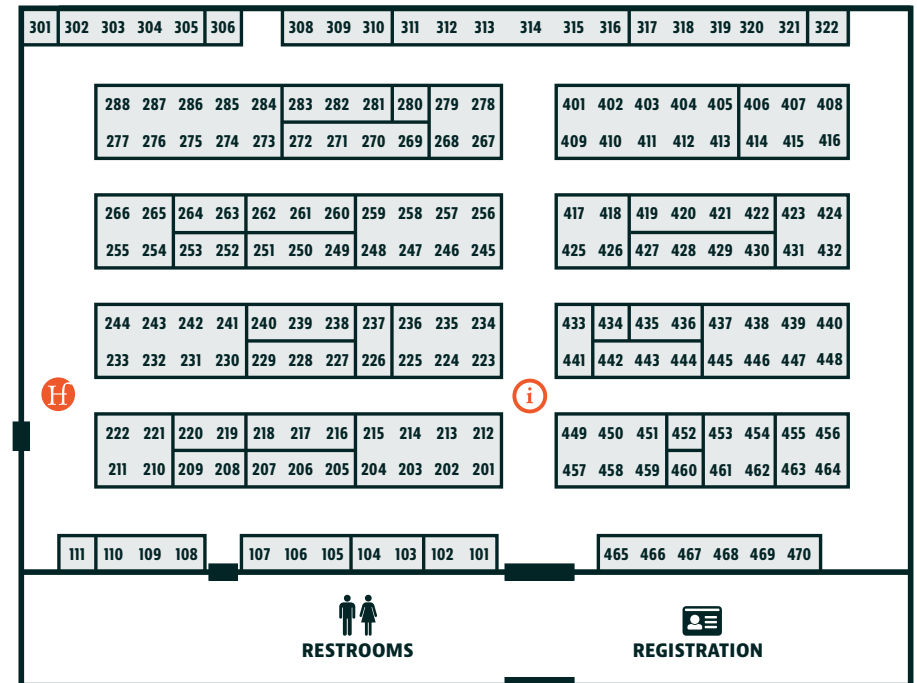

HARVEST RIDGE SHOW MAP & EXHIBITOR LIST

BUILDING 3 | Livestock Pavilion

BUILDING 1 | Expo Center

MAP KEY

HFG Comfort Zone

Information

A

Andal Woodworking 317-321