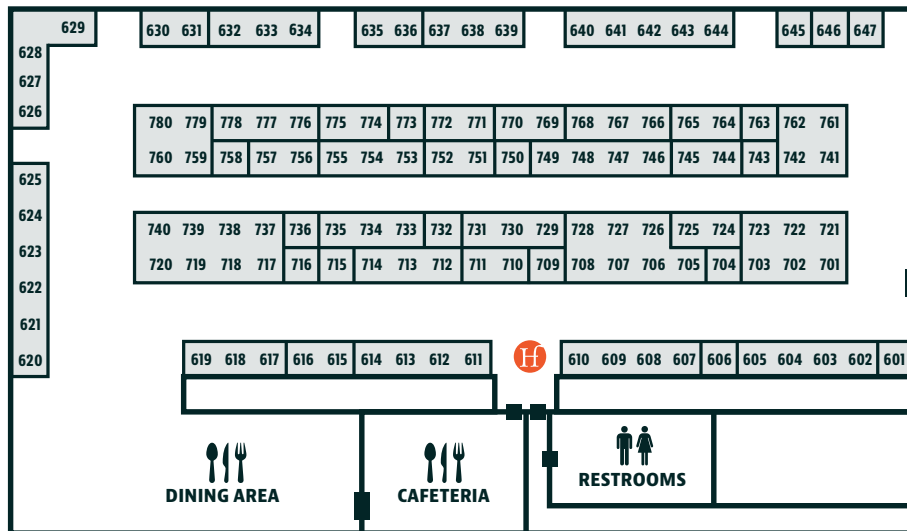

HARVEST RIDGE SHOW MAP & EXHIBITOR LIST

BUILDING 3 | Livestock Pavilion

BUILDING 1 | Expo Center

MAP KEY

HFG Comfort Zone

Information

A

Andal Woodworking 317-321

B

Barkman Furniture 281-283, 308-310
 Berlin Woodworking 611-614
 Briarwood Beds 449-451, 457-459
 Brookside Wood Products 302-305
 Buckeye Rockers 455-456, 463-464
 Byler's Patio Furniture 626-629

C

Canal Dover 401-405, 409-413
 Colonial Road Woodworks 764-765
 Country Bedding 453-454, 461-462
 Country Corner Woodworking 101-102
 Country Hill Rocker 635-636
 Country View Woodworking 230-233, 241-244
 Countryside Lawncraft 769-770
 Countryside Tables 223-225, 234-236
 Criswell Furniture 311-316