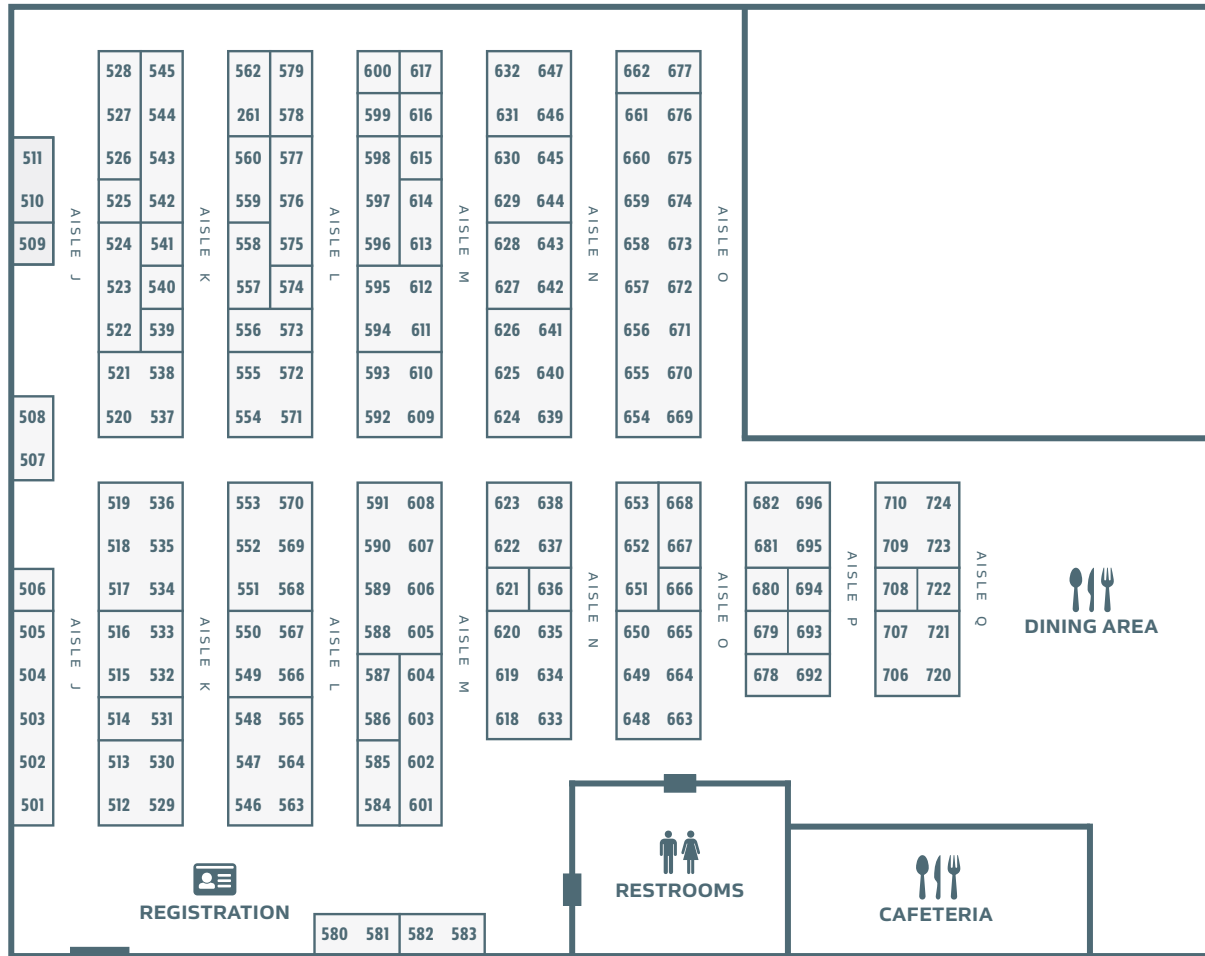

U
United Cabinet Works C199-200
Urban Barnwood Furniture ... A123-128, B142-147

V
V&W Woodcraft A120-122
Valley Furniture C177-179

W
Website NEO G362
Wengerd Wood Products C194-198, D213-217
Windy Acres Furniture H419-421
Woodland Woodworking A105-107
Woodwright Heirloom Essentials F311-313

Y
Y&T Woodcraft C202-204, D221-223
Yoder's Home Upholstery A133-136, B152-155
Yoder's Woodshop Outside between buildings

Mt. Hope Map & Exhibitor List

Ohio Hardwood
Furniture Market

#
77 WoodcraftK542-545